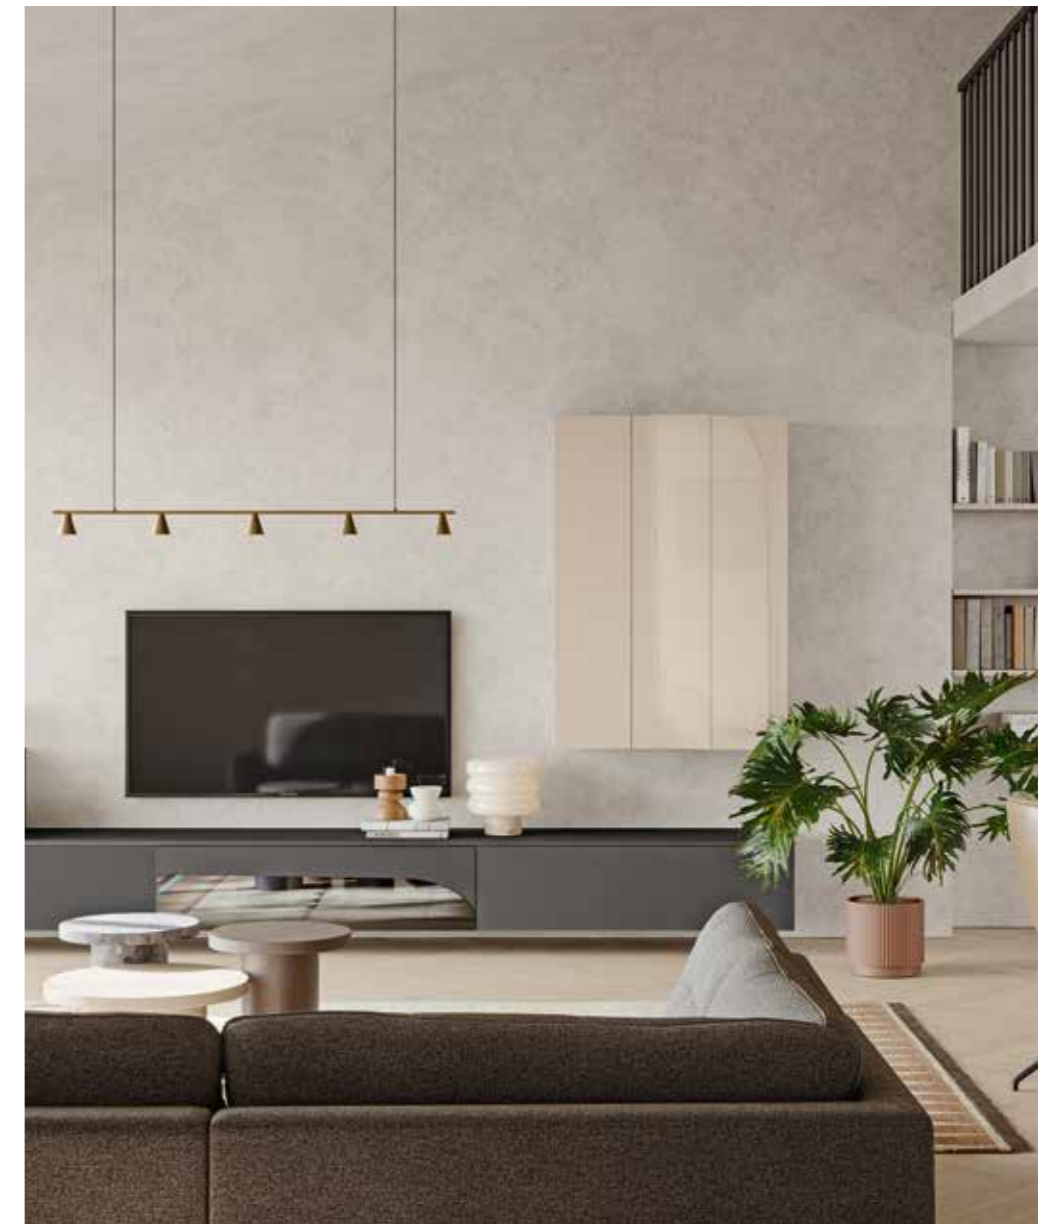

Modern and classic living